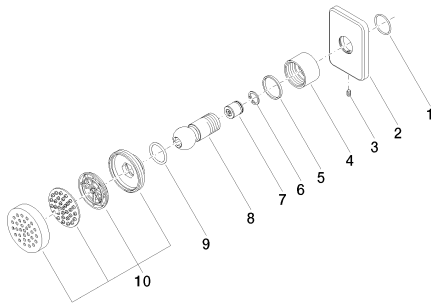

Shower - LULU

Body spray without volume control - polished chrome

Article number: 28 518 710-00

- Ø 2-1/8"
- swivels 25°
- Stream: Rain
- Descaling system
- Flange 3-1/8" x 2-1/8"
- 1/2" connection
- Water flow rate limited to max. 1.3 gpm

polished chrome

Dimensional drawing

All dimensions in mm / inch = mm x 0,0394

Shower - LULU
Body spray without volume control - polished chrome
Article number: 28 518 710-00

Flow rate chart

Trajectory length diagram

Shower - LULU
Body spray without volume control - polished chrome
Article number: 28 518 710-00

Other surface finishes

platinum matte
28 518 710-06

More custom finish options are available via special production (xTra Service). Please see our finish matrix for availability and pricing or contact a Dornbracht representative.

Spare parts list

Number	Item Number	Designation	Number of units
--------	-------------	-------------	-----------------