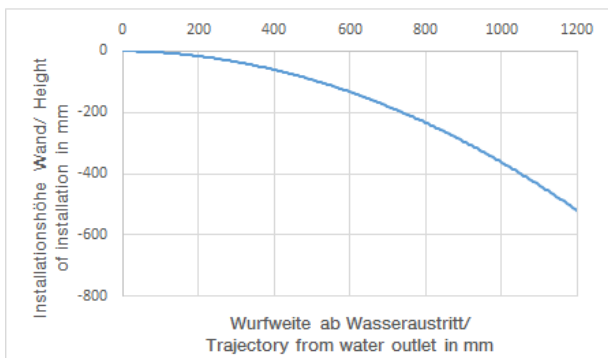

Shower - LULU

Body spray without volume control - polished chrome

Article number: 28 518 710-00

- Ø 2-1/8"
- swivels 25°
- Stream: Rain
- Descaling system
- Flange 3-1/8" x 2-1/8"
- 1/2" connection
- Water flow rate limited to max. 1.3 gpm

polished chrome

Dimensional drawing

All dimensions in mm / inch = mm x 0,0394

Shower - LULU
Body spray without volume control - polished chrome
Article number: 28 518 710-00

Flow rate chart

Trajectory length diagram

Shower - LULU
Body spray without volume control - polished chrome
Article number: 28 518 710-00

Other surface finishes

platinum matte
28 518 710-06

More custom finish options are available via special production (xTra Service). Please see our finish matrix for availability and pricing or contact a Dornbracht representative.