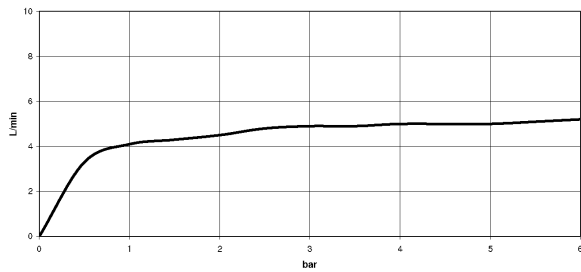

Shower - LULU

Body spray without volume control - polished chrome

Article number: 28 518 710-00

- Ø 2-1/8"
- swivels 25°
- Stream: Rain
- Descaling system
- Flange 3-1/8" x 2-1/8"
- 1/2" connection
- Water flow rate limited to max. 1.3 gpm

polished chrome

Dimensional drawing

All dimensions in mm / inch = mm x 0,0394

Shower - LULU
Body spray without volume control - polished chrome
Article number: 28 518 710-00

Flow rate chart

Trajectory length diagram