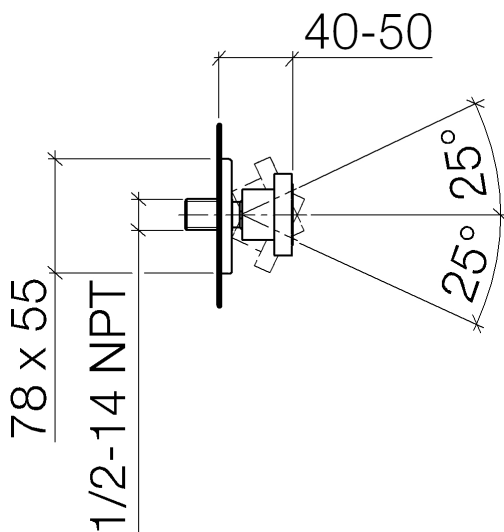

Shower - LULU

Body spray without volume control - polished chrome

Article number: 28 518 710-00

- Ø 2-1/8"
- swivels 25°
- Stream: Rain
- Descaling system
- Flange 3-1/8" x 2-1/8"
- 1/2" connection
- Water flow rate limited to max. 1.3 gpm

polished chrome

Dimensional drawing

All dimensions in mm / inch = mm x 0,0394

Shower - LULU
Body spray without volume control - polished chrome
Article number: 28 518 710-00

Flow rate chart

Trajectory length diagram

Shower - LULU
Body spray without volume control - polished chrome
Article number: 28 518 710-00

Other surface finishes

platinum matte
28 518 710-06

More custom finish options are available via special production (xTra Service). Please see our finish matrix for availability and pricing or contact a Dornbracht representative.